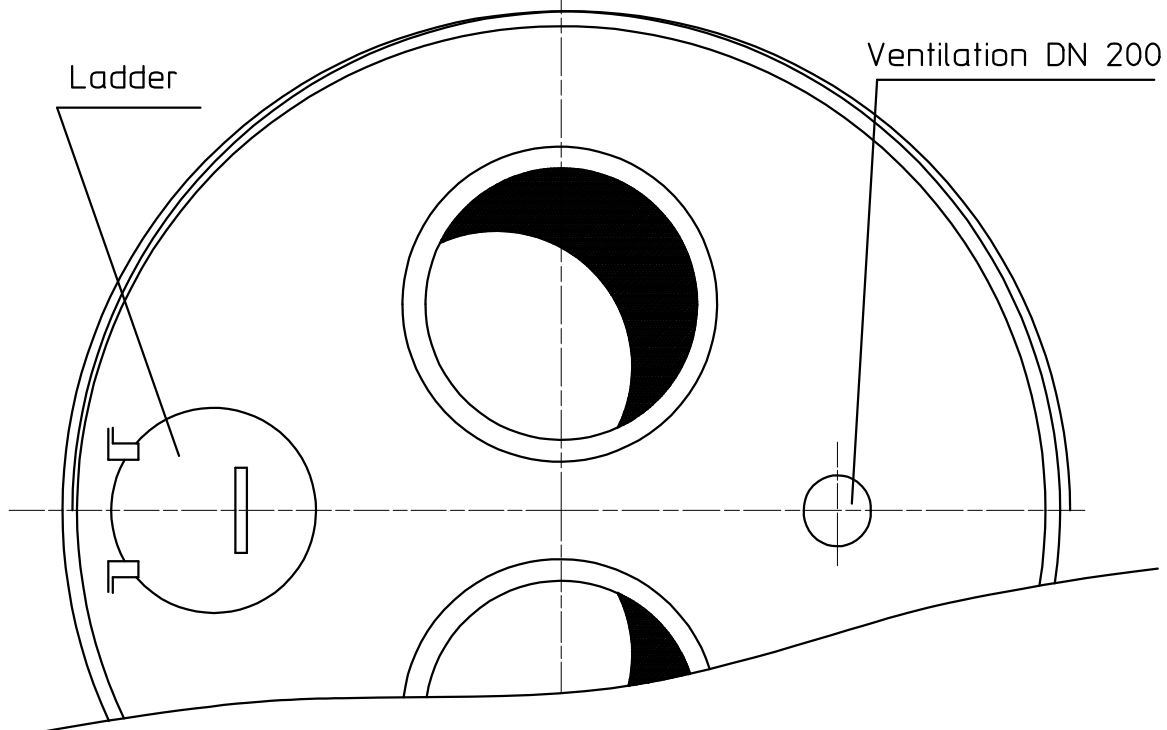

Chimney top with guidance list

Rail at top

Guidance pipe

Ventilation DN 200

Ladder

Ventilation DN 200

Steelcon

Steel chimney with more liners and inner ladder
GB11