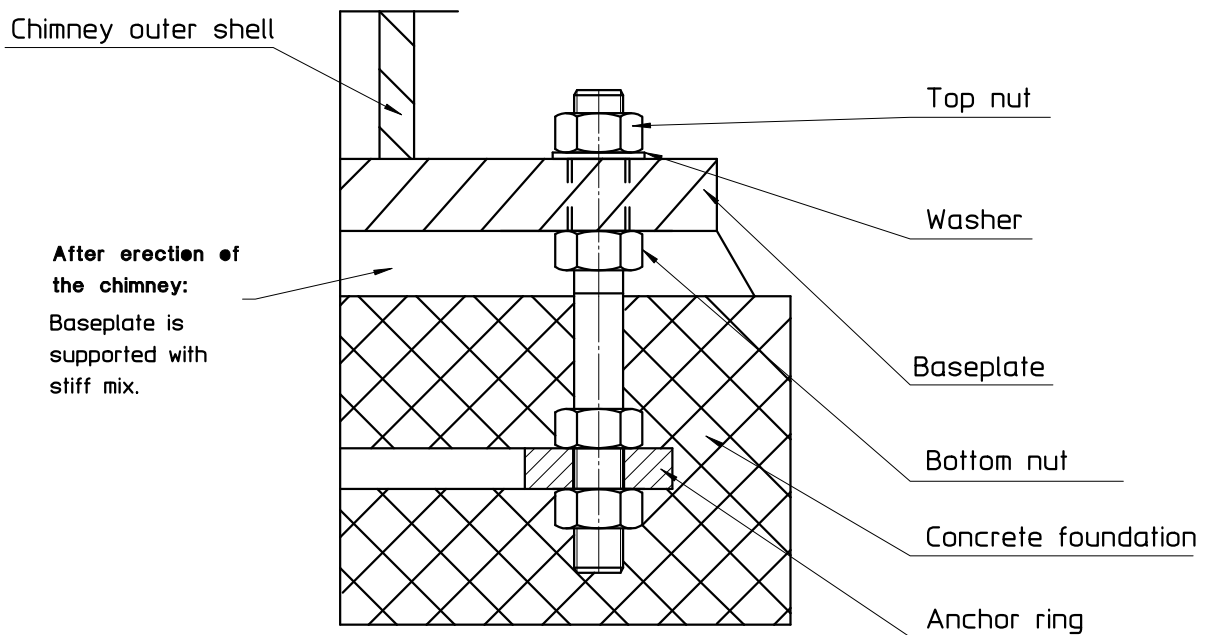

Red anchor bolt
Red point on spacer-ring

Anchor bolts
GB19

Steelcon